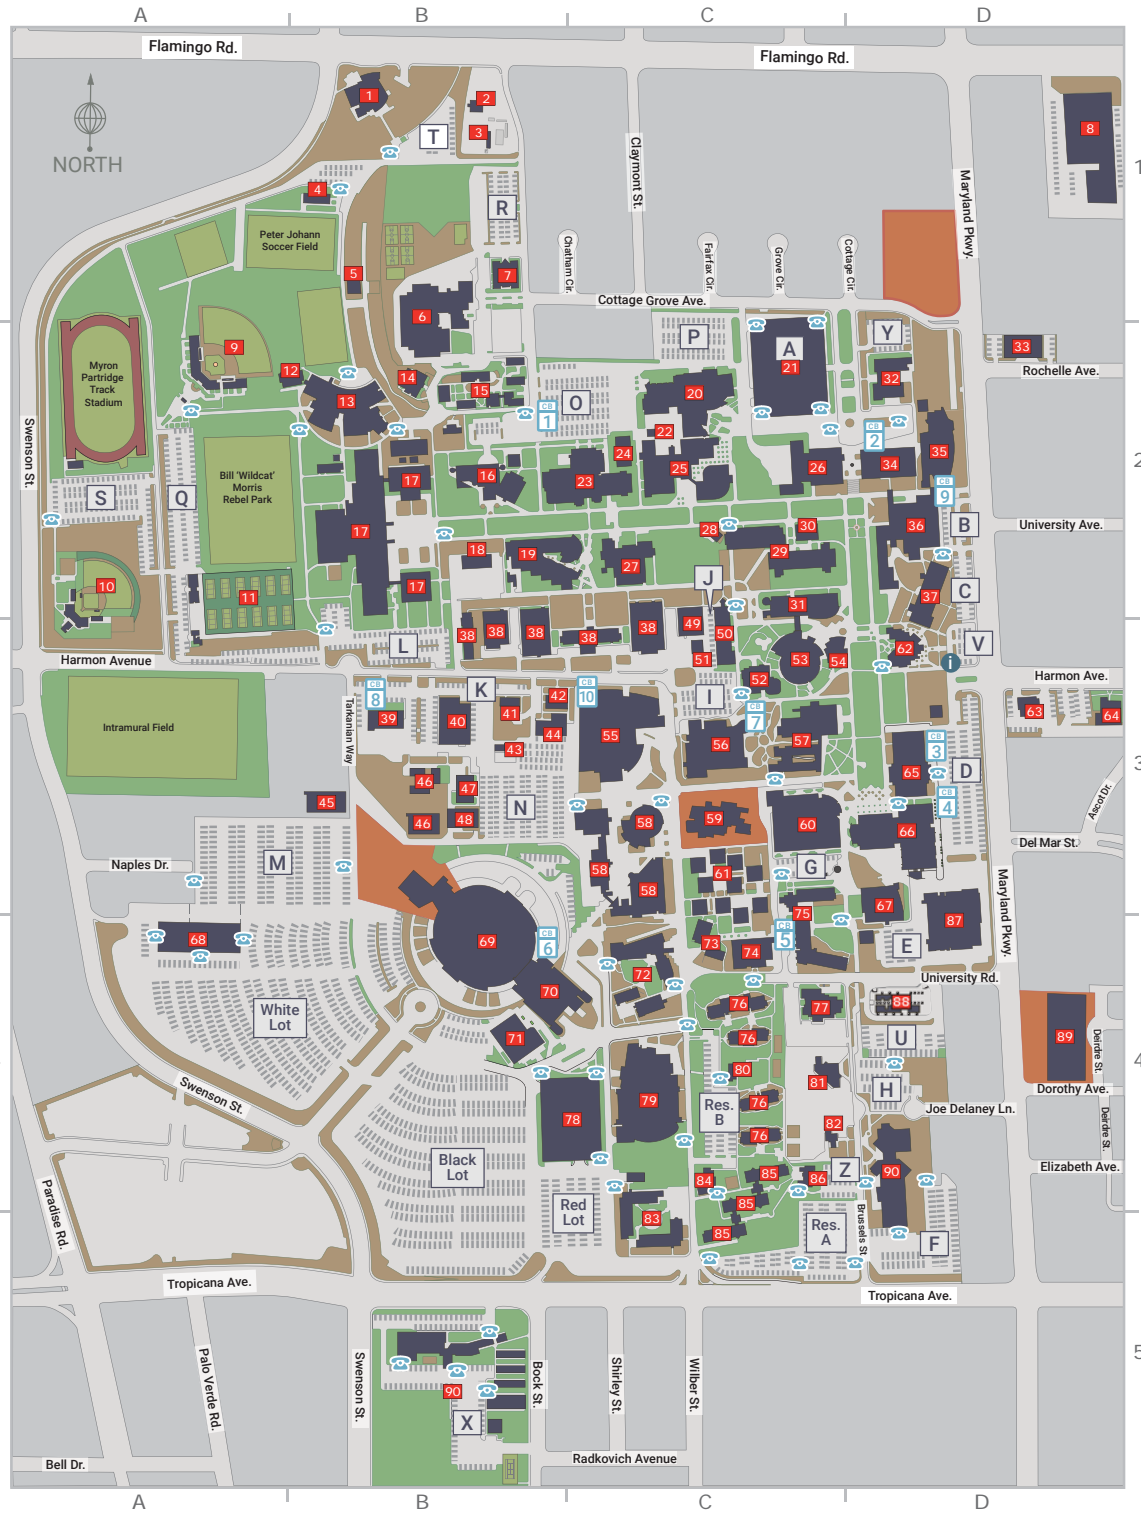

ABBREV.	BUILDING NAME	NUMBER
ALB	Accelerator Lab Building (B1)	5
ARC	Paul B. Sogg Architecture Building (D4)	90
ASC	Academic Success Center - Claude I. Howard Bldg (C4)	73
BDC	Bennett Professional Development Center (B2)	14
BEH	Frank and Estella Beam Hall (C3)	60
BGC	John D. "Jackie" Gaughan Boys and Girls Club (B1)	7
BHS	Rod Lee Bigelow Health Sciences (B2)	16
BKS	UNLV Bookstore (D4)	67
BMC	Lee and Thomas Beam Music Center (D2)	35
BPB	Robert L. Bigelow Physics (B2)	19
BSL	William S. Boyd School of Law (C3)	53
CBC	Carol C. Harter Classroom Building Complex (C3)	58
CDC	Central Desert Complex (C3)	61
CEB	William D. Carlson Education (C2)	29
CHE	Chemistry (C2)	27
CNC	Catholic Newman Center (C4)	81
COX	Cox Pavilion (B4)	70
CSB	Campus Services Building (A4)	68
DAY	Dayton Residence Complex (C5)	83
DIN	Hazel M. Wilson Dining Commons (C4)	74
EMS	Eller Media Softball Stadium (A2)	10
EPA	Environmental Protection Agency (C3)	38
FAB	Flamingo Auxiliary Building (D1)	8
FDH	Flora Dungan Humanities (D3)	65
FMA	Facilities Management Administration (B3)	39
FND	Foundations Building (D2)	32
FTC	Frank and Vicki Ferritta Tennis Complex (A2)	11
GRA	Archie C. Grant Hall (D2)	37
GRS	Graduate Arts Studios (D3)	63
GUA	Greenspun Hall (D4)	87
HAB	Hospitality Hall (C3)	59
HBL	High Bay Lab (C2)	22
HCH	Artemus W. Ham Concert Hall (C2)	26
HEA	Holbert H. Hendrix Education Auditorium (C2)	30
HFA	Alta Ham Fine Arts (D2)	36
HOU	Houssels House - Center for Social Justice (C4)	82
HWB	Herman Westfall Building (B3)	40
JBT	Judy Bayley Theatre (D2)	34
LAC	Lied Athletic Complex (B2)	13
LBC	Lynn Bennett Early Childhood Education Center (B2)	15
LDS	LDS Institute of Religion Student Center (C4)	77
LFG	Lilly Fong Geoscience (C3)	50
LLB	Lied Library (C3)	55
MAB	Maryland Administrative Building (D2)	33
MBC	Anthony and Lyndy Marnell III Baseball Clubhouse (A2)	12
MCB	Thomas & Mack Moot Court (C3)	54
MDC	Mendenhall Center (B4)	71
MPE	Paul McDermott Physical Education (B2)	17
MSB	Robert Miller Soccer Building (B1)	4
MSM/HRC	Marjorie Barrick Museum and Harry Reid Center (C3)	56
O&M	Operations and Maintenance (B3)	46
PAR	Paradise Campus (B5)	90
PES	Paradise Elementary School (B2)	6
PHQ	Police Headquarters (D3)	64
PKG1	Cottage Grove Parking Garage (C2)	21
PKG2	Tropicana Parking Garage (C4)	78
PKG3	University Gateway Parking Garage (D4)	89
PRO	Publications/Reprographics/Copy Center (B3)	44
PSB	Claude I. Howard Public Safety (B3)	41
RAB	Research Administration Building (B3)	47
RLL	Beverly Rogers Literature and Law Building (C2)	31
RHW	Gym Road South Resident Services Building (C4)	86
RPL	Radiation Protection Laboratory (C3)	51
RRC	Rebel Recycling Center (B1)	3
RWC	Student Recreation and Wellness Center (C4)	79
SAM	Student Affairs Maintenance (C4)	84
SCS	System Computing Services (C3)	52
SEB	Science and Engineering Building (C2)	20
SFB	Stan Fulton Building - International Gaming Institute (B1)	1
SOU	South Residence Complex (C5)	85
SSC	Student Services Complex (C4)	72
STL	Science Teaching Labs (B2)	18
SU	Student Union (D3)	66
SWC	SideWalk Café (C2)	28
TAC	Richard Tam Alumni Center (D3)	62
TAY	William D. Taylor Hall (B1)	2
TBE	Thomas T. Beam Engineering Complex (C2)	25
TEC	Technology Building (C3)	49
TMC	Thomas & Mack Center (B4)	69
TMW	Thomas & Mack Warehouse (B3)	45
TON	Tonopah Residence Complex (C4)	75
TWH	Thunder Warehouse (B3)	48
UCC	Upper Class Residence Complex (C4)	76
UNH	University Hall (B3)	42
USB	University Systems Building (B3)	43
UTC	UNLV Transit Center (D3)	88
WBS	Earl E. Wilson Baseball Stadium (A2)	9
WHA	White Hall Annex (C2)	24
WHI	Juanita Greer White Life Sciences (C2)	23
WRI	John S. Wright Hall (C3)	57
WRL	Eugene R. Warner Residential Life Building (C4)	80

UNLV

Campus Map Main Campus

4505 S. Maryland Pkwy.
Las Vegas, NV 89154

unlv.edu/maps
unlv.edu/parking

LEGEND:

- Construction Zone
- CAT Paratransit Bus Stop
- Emergency Phones
- Information Booth (open 7 a.m. - 5 p.m.)

PARKING ACCESS:

FACULTY/STAFF PARKING:
A, B, C, D, E, I, J, K, L, M, N, O, P, Q, X, Y, Z, Red Lot, White Lot, and Tropicana Garage

STUDENT PARKING:
A, F, H, L, M, O, P, Q, R, T, U, X, Black Lot, Red Lot, White Lot, and Tropicana Garage

RESIDENT PARKING:
Res. A and B

METERED PARKING:
A, C, D, I, K, L, N, O, U, V, X, Y, Z, Red Lot, and White Lot

PAY SPACE PARKING:
Tropicana Garage

NO PARKING PERMIT REQUIRED:
S

HANDICAP PARKING:
All lots and garages except M & V

RESERVED PARKING:
A, G, and N